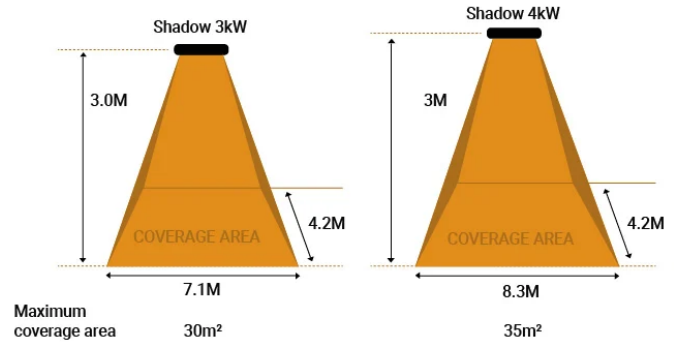

## Technical Specification

	3kW Vertical - #903676	4kW Vertical - #903675
Voltage (V)	220 - 240V	220 - 240V
Weight (Kg)	6.1	6.1
Total Power (kW)	3	4
Ingress Protection	IP65	IP65
Warranty	2 Years	2 Years
Lamp Warranty	Not Covered	Not Covered
Cable Length	1.8m cable (2.5mm²)	1.8m cable (2.5mm²)
Product Depth (cm)	42.2	42.2
Product Height (cm)	11	11
Product Width (cm)	39.0	39.0
Package Depth (cm)	48	48
Package Height (cm)	22	22
Package Width (cm)	45	45