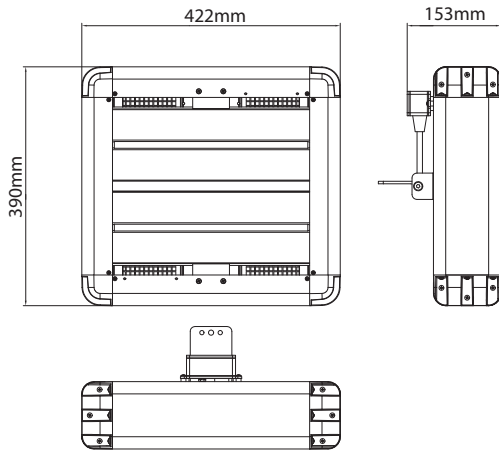

## Technical Drawings

## Technical Specification

	3kW Vertical - #903676	4kW Vertical - #903675
Voltage (V)	220 - 240V	220 - 240V
Weight (Kg)	6.1	6.1
Total Power (kW)	3	4
Ingress Protection	IP65	IP65
Warranty	2 Years	2 Years
Lamp Warranty	Not Covered	Not Covered
Cable Length	1.8m cable (2.5mm²)	1.8m cable (2.5mm²)
Product Depth (cm)	42.2	42.2
Product Height (cm)	11	11
Product Width (cm)	39.0	39.0
Package Depth (cm)	48	48
Package Height (cm)	22	22
Package Width (cm)	45	45